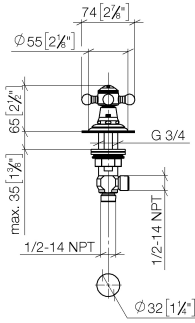

20 000 360

- hole diameter 32 mm
- rosette Ø 55 mm
- supplied with porcelain inserts for both HOT and COLD
- WRAS 1810004

20 000 360

mm [inches]

Flow rate chart

Certificates

WRAS_1810004.

20 000 360

Spare parts list

No.	Item Number	Name	Quantity used	Delivery time
1	04 20 36 002 06-08	handle (cold)	1	40
2	09 20 36 005-08	handle	1	40
3	09 26 01 010 90	accessories	1	2
4	09 20 83 006 90	handle	1	2
5	09 20 36 002-08	handle	1	40
6	09 20 36 004-08	handle	4	40
7	04 30 30 029 00 90	fixing set	1	2
8	09 21 02 046-08	cover	1	40
9	09 27 35 001-08	rosette	1	40
10	90 17 11 040 31 90	side panel	1	2
11	04 20 36 002 07-08	handle (hot)	1	40
12	09 26 01 011 90	accessories	1	2