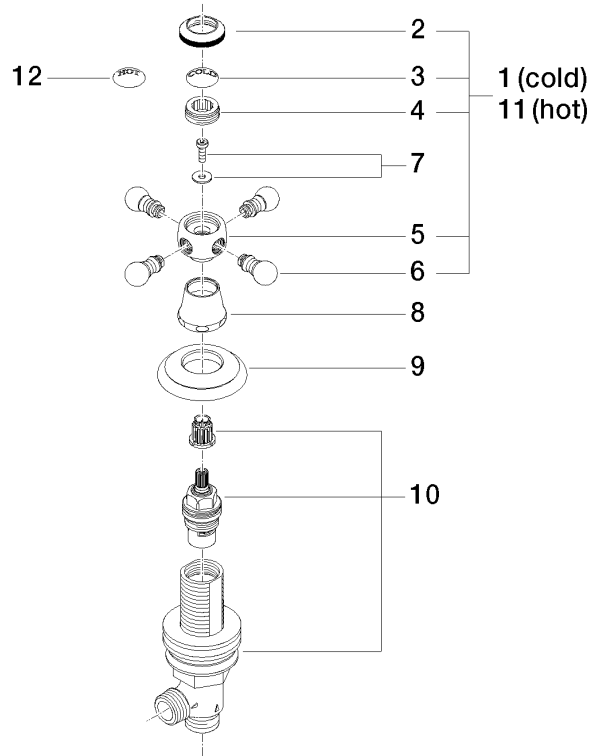

20 000 360

- hole diameter 32 mm
- rosette Ø 55 mm
- supplied with porcelain inserts for both HOT and COLD
- WRAS 1810004

20 000 360

mm [inches]

Flow rate chart

Certificates

WRAS_1810004.

20 000 360

Spare parts list

No.	Item Number	Name	Quantity used	Delivery time
1	04 20 36 002 06-08	handle (cold)	1	40
2	09 20 36 005-08	handle	1	40
3	09 26 01 010 90	accessories	1	2
4	09 20 83 006 90	handle	1	2
5	09 20 36 002-08	handle	1	40
6	09 20 36 004-08	handle	4	40
7	04 30 30 029 00 90	fixing set	1	2
8	09 21 02 046-08	cover	1	40
9	09 27 35 001-08	rosette	1	40
10	90 17 11 040 31 90	side panel	1	2
11	04 20 36 002 07-08	handle (hot)	1	40
12	09 26 01 011 90	accessories	1	2