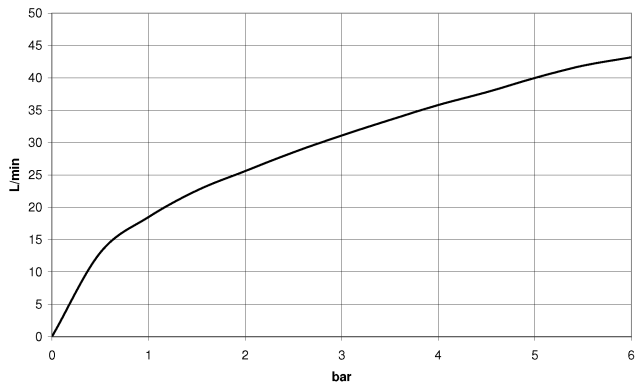

20 000 360

- hole diameter 32 mm
- rosette Ø 55 mm
- supplied with porcelain inserts for both HOT and COLD
- WRAS 1810004

20 000 360

mm [inches]

Flow rate chart

Certificates

WRAS_1810004.

20 000 360